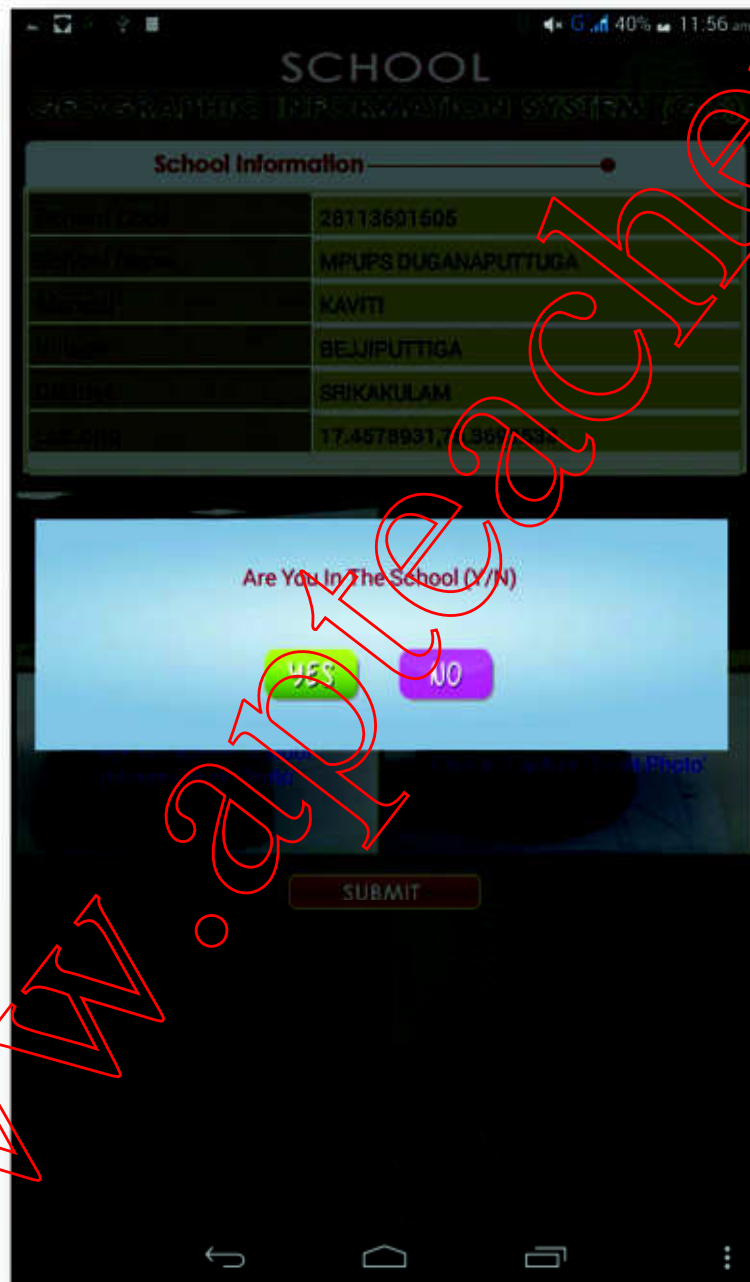

Click to Capture 'Kitchen Photo'

Click to Capture 'School Infrastructure Photo'

Click to Capture 'Toilet Photo'

SUBMIT

Check the data that is filled in, for eg: Name of your school and address.

Long/lat coordinates are captured automatically.

In case there is no net connection at the place the data is entered, please click the submit button and use Upload button where there is connectivity.

You will be prompted and asked if you are in the school, if you are standing in the school premises