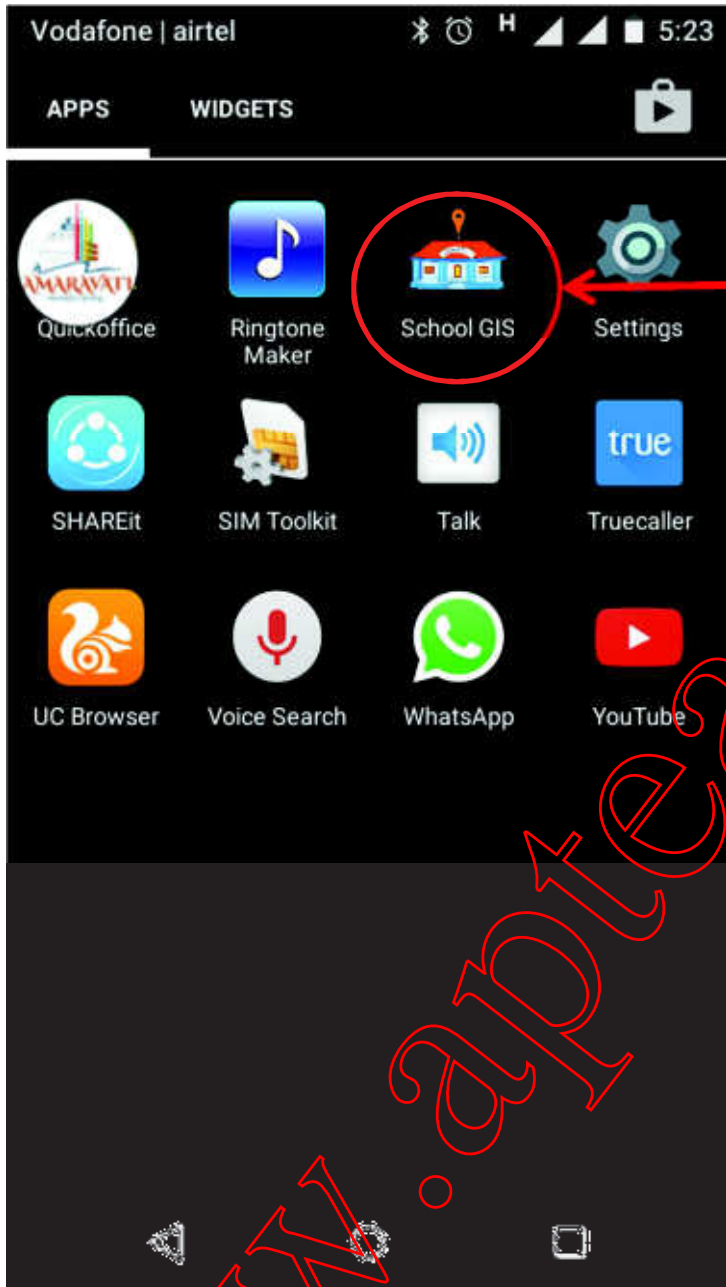

Download the app on your phone – School GIS from Google play store

www.apteachers.in