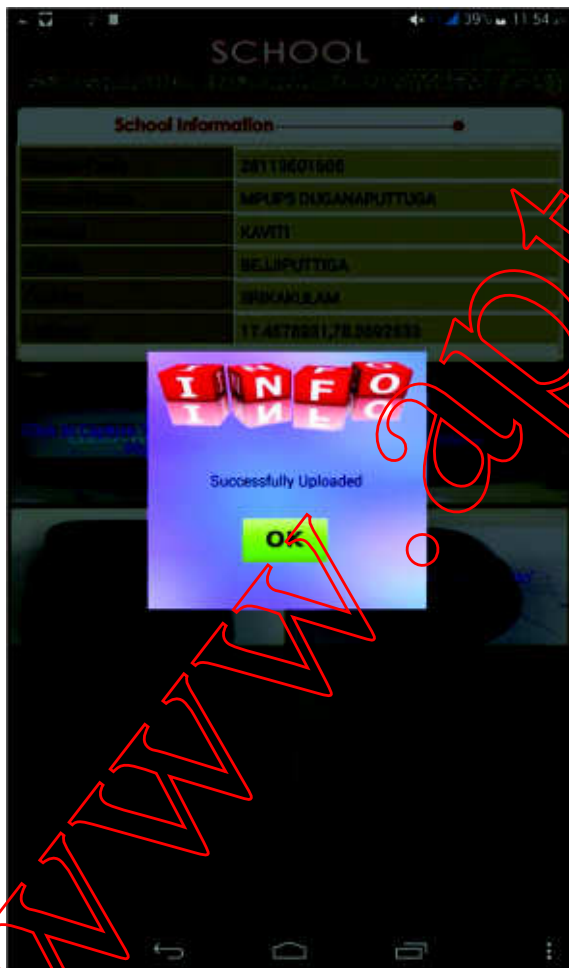

- Click on

Offline

Enter school code and pw where net connectivity is available. Close the app.
Once you reach the school, enter school code again.
Take pictures as shown above.

Click

Then when you come to a place where there is net connectivity please click on

Once you upload you will get the following screen

WWW.appteachers.in